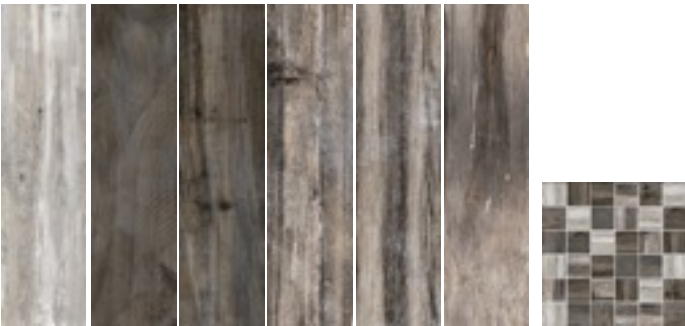

COUNTRY MOSAIC

DEEP MOSAIC