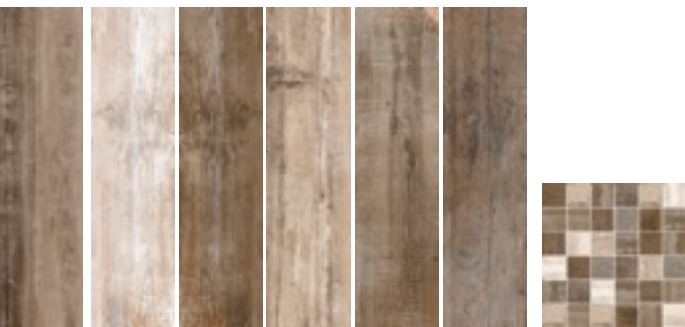

DEEP MOSAIC

NATURE MOSAIC