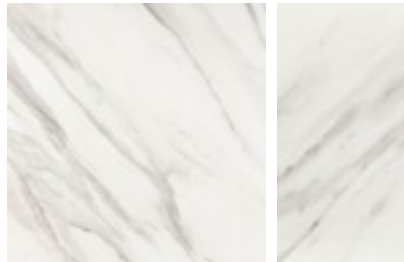

MARMI CLASSICO

The inspiration for this classically beautiful white body Brazilian porcelain tile comes from the marble that is mined in the mountains of the Trento region in Northern Italy. This new marble line, characterized by its beautifully polished surface, is an approbation to the sustainable alternatives that are technically suitable for use in architecture.

BIANCO PAONAZZETTO
(MATTE)

BIANCO PAONAZZETTO

PIGHES

GOLDEN CALACATTA

BIANCO CARRARA

COVELANO

3x3 MOSAIC

2x2 MOSAIC