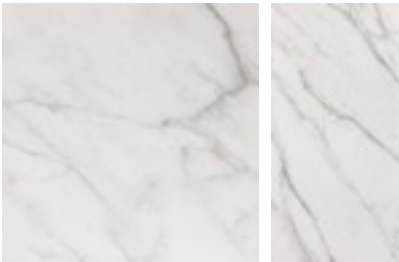

MARMI CLASSICO

The inspiration for this classically beautiful white body Brazilian porcelain tile comes from the marble that is mined in the mountains of the Trento region in Northern Italy. This new marble line, characterized by its beautifully polished surface, is an approbation to the sustainable alternatives that are technically suitable for use in architecture.

BIANCO PAONAZZETTO
(MATTE)

BIANCO PAONAZZETTO

PIGHES

GOLDEN CALACATTA

BIANCO CARRARA

COVELANO

3x3 MOSAIC

2x2 MOSAIC