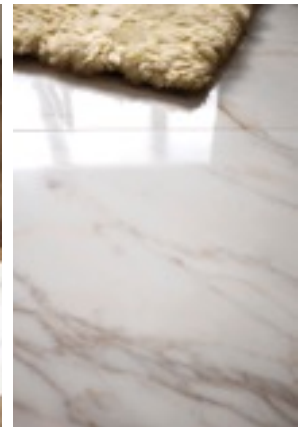

MARMI CLASSICO

The inspiration for this classically beautiful white body Brazilian porcelain tile comes from the marble that is mined in the mountains of the Trento region in Northern Italy. This new marble line, characterized by its beautifully polished surface, is an approbation to the sustainable alternatives that are technically suitable for use in architecture.

BIANCO PAONAZZETTO
(MATTE)

BIANCO PAONAZZETTO

PIGHES

GOLDEN CALACATTA

BIANCO CARRARA

COVELANO

3x3 MOSAIC

2x2 MOSAIC