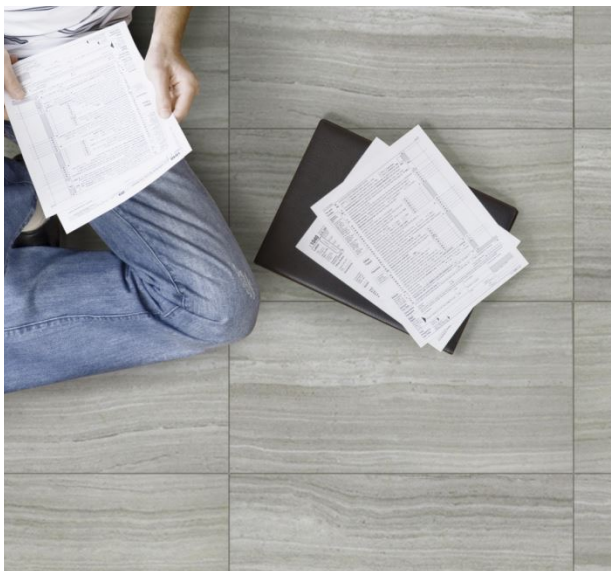

H-STONE

H-stone is a refreshing color body porcelain from Italy. The soft veins running through these tiles create an almost endless variety of subtle patterns that create beautiful visual interest in any space. The neutral color palette creates a clean, fresh atmosphere when paired with other neutral colors, or serve as resplendent accompaniment for vivacious pops of color in your decor.

DARK GREY

DARK BEIGE

LIGHT GREY

LIGHT BEIGE

TECHNICAL INFORMATION

PEI	4
MOHS	5
SCOF WET	0.7
WATER ABSORBSION	0 - 0.5%
CHEMICAL STAIN RESISTANT	RESISTANT
FROST RESISTANT	RESISTANT
COLOR VARIATION	V8

SIZE AVAILABILITY & PACKAGING INFORMATION

12x24: 1 BOX = 7 PCS = 14.20 SF = 57.40 LBS/BX; 40 BX/PL
9x24 MOSAIC (RANDOM)
3x3 MOSAIC
3x24 BULLNOSE