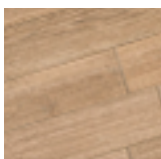

The details and nuances that distinguish the wood typical of the alpine constructions relive with this color body porcelain tile line from Italy. The surface of this tile interprets in a contemporary way the handcrafted workmanship of the wood.

CHALET

STUBE

CIASA

BADIA

MASO

TECHNICAL INFORMATION

PEI	4
MOSH	N/A
SCOF WET	R-9
WATER ABSORBSION	<0.01%
CHEMICAL STAIN RESISTANT	RESISTANT
FROST RESISTANT	RESISTANT
COLOR VARIATION	3

SIZE AVAILABILITY & PACKAGING INFORMATION