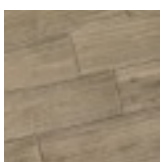

The details and nuances that distinguish the wood typical of the alpine constructions relive with this color body porcelain tile line from Italy. The surface of this tile interprets in a contemporary way the handcrafted workmanship of the wood.

CHALET

STUBE

CIASA

BADIA

MASO

TECHNICAL INFORMATION

PEI	4
MOSH	N/A
SCOF WET	R-9
WATER ABSORBSION	<0.01%
CHEMICAL STAIN RESISTANT	RESISTANT
FROST RESISTANT	RESISTANT
COLOR VARIATION	3

SIZE AVAILABILITY & PACKAGING INFORMATION