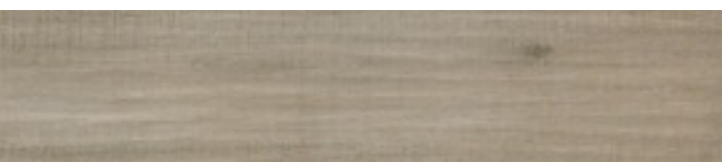

The details and nuances that distinguish the wood typical of the alpine constructions relive with this color body porcelain tile line from Italy. The surface of this tile interprets in a contemporary way the handcrafted workmanship of the wood.

CHALET

STUBE

CIASA

BADIA

MASO

TECHNICAL INFORMATION

PEI	4
MOSH	N/A
SCOF WET	R-9
WATER ABSORBSION	<0.01%
CHEMICAL STAIN RESISTANT	RESISTANT
FROST RESISTANT	RESISTANT
COLOR VARIATION	3

SIZE AVAILABILITY & PACKAGING INFORMATION