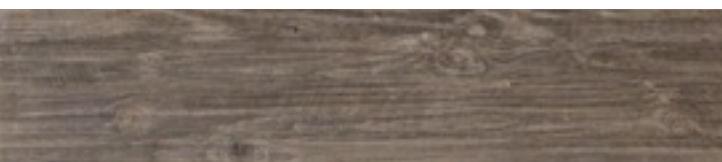

The details and nuances that distinguish the wood typical of the alpine constructions relive with this color body porcelain tile line from Italy. The surface of this tile interprets in a contemporary way the handcrafted workmanship of the wood.

CHALET

STUBE

CIASA

BADIA

MASO

TECHNICAL INFORMATION

PEI	4
MOSH	N/A
SCOF WET	R-9
WATER ABSORBSION	<0.01%
CHEMICAL STAIN RESISTANT	RESISTANT
FROST RESISTANT	RESISTANT
COLOR VARIATION	3

SIZE AVAILABILITY & PACKAGING INFORMATION