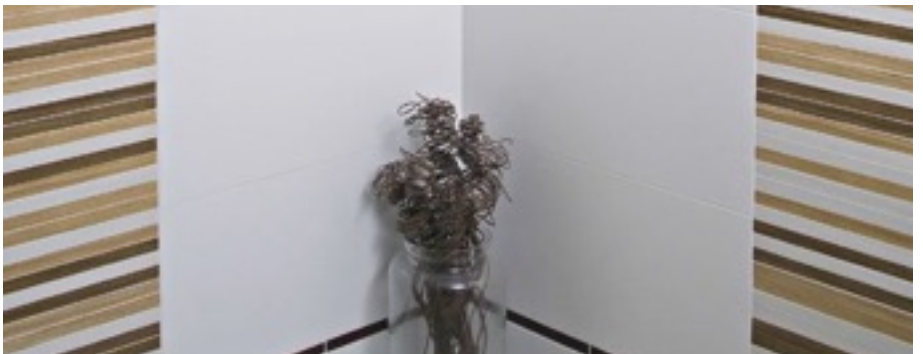

ALPINE

White matte polished or high gloss Alpine tiles are cut so that they can be installed with minimal grout lines and give a very clean look. Can be used on all indoor wall applications, all interior countertop applications and all residential interior floors.

CENTIM MATTE BIANCO 24" X 24"

LUNA CHAMPAGNE POLISH 24" X 24"

TECHNICAL INFORMATION

PEI	4
MOSH	9
SCOF WET	0.6
WATER ABSORPTION	0.5%
CHEMICAL STAIN RESISTANT	RESISTANT
FROST RESISTANT	RESISTANT
COLOR VARIATION	N/A